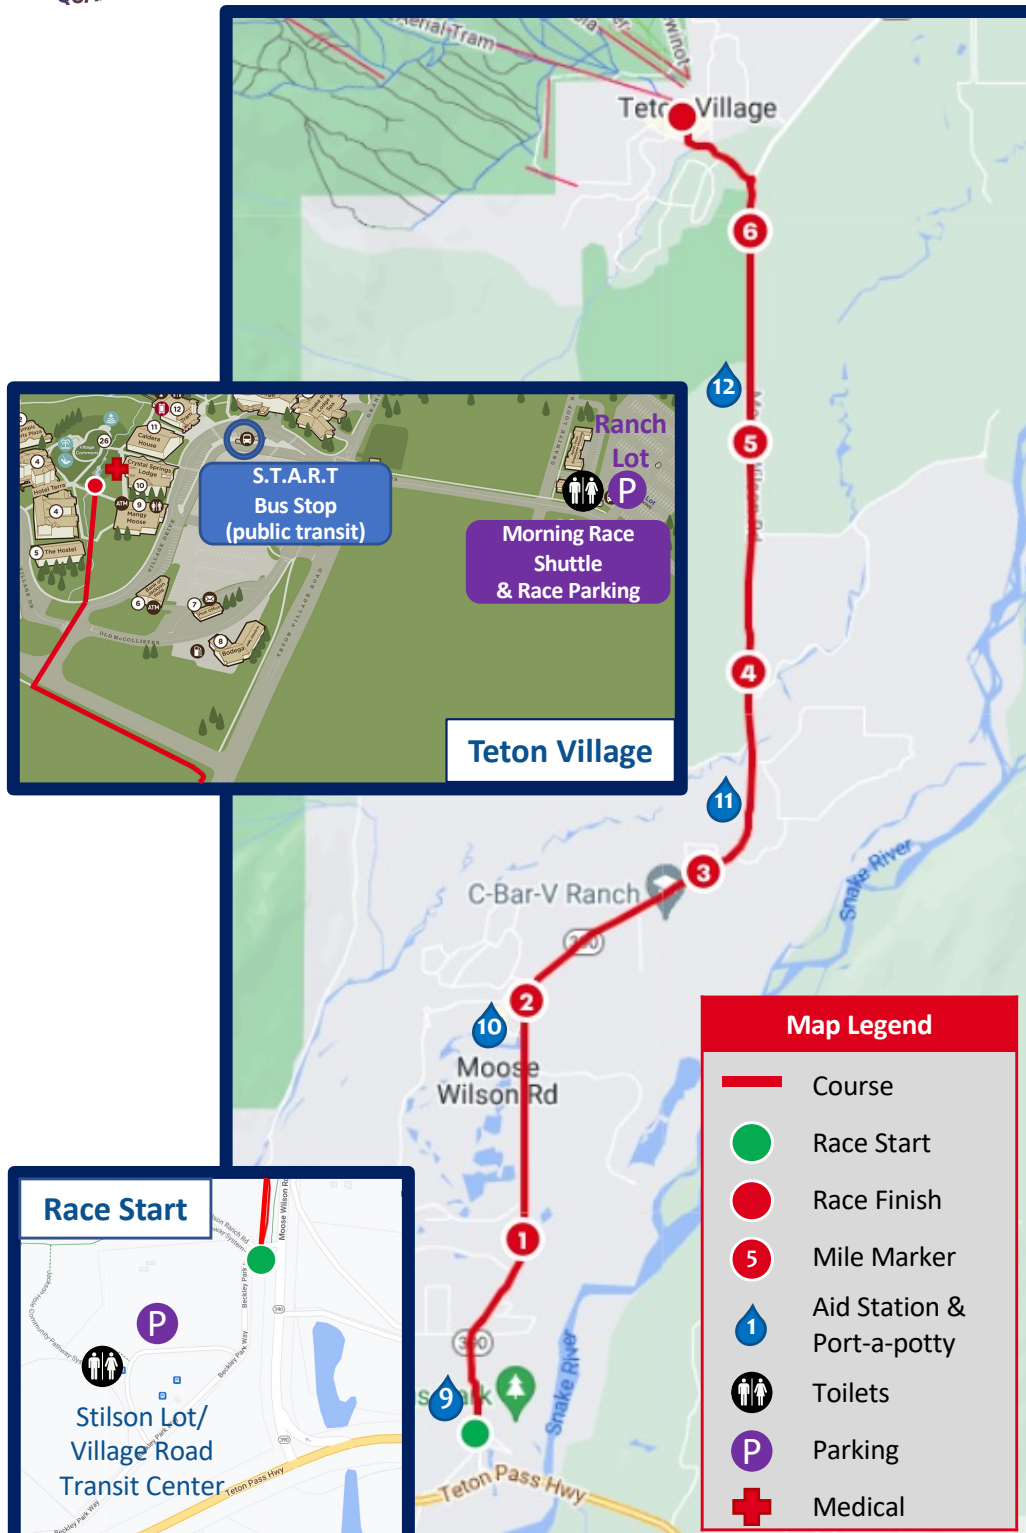

Quarter Marathon Course & Elevation

Map Legend	
	Course
	Race Start
	Race Finish
	Mile Marker
	Aid Station & Port-a-potty
	Toilets
	Parking
	Medical

Elevation

Start Max Gain
 6,167 ft 6,307 ft 142 ft